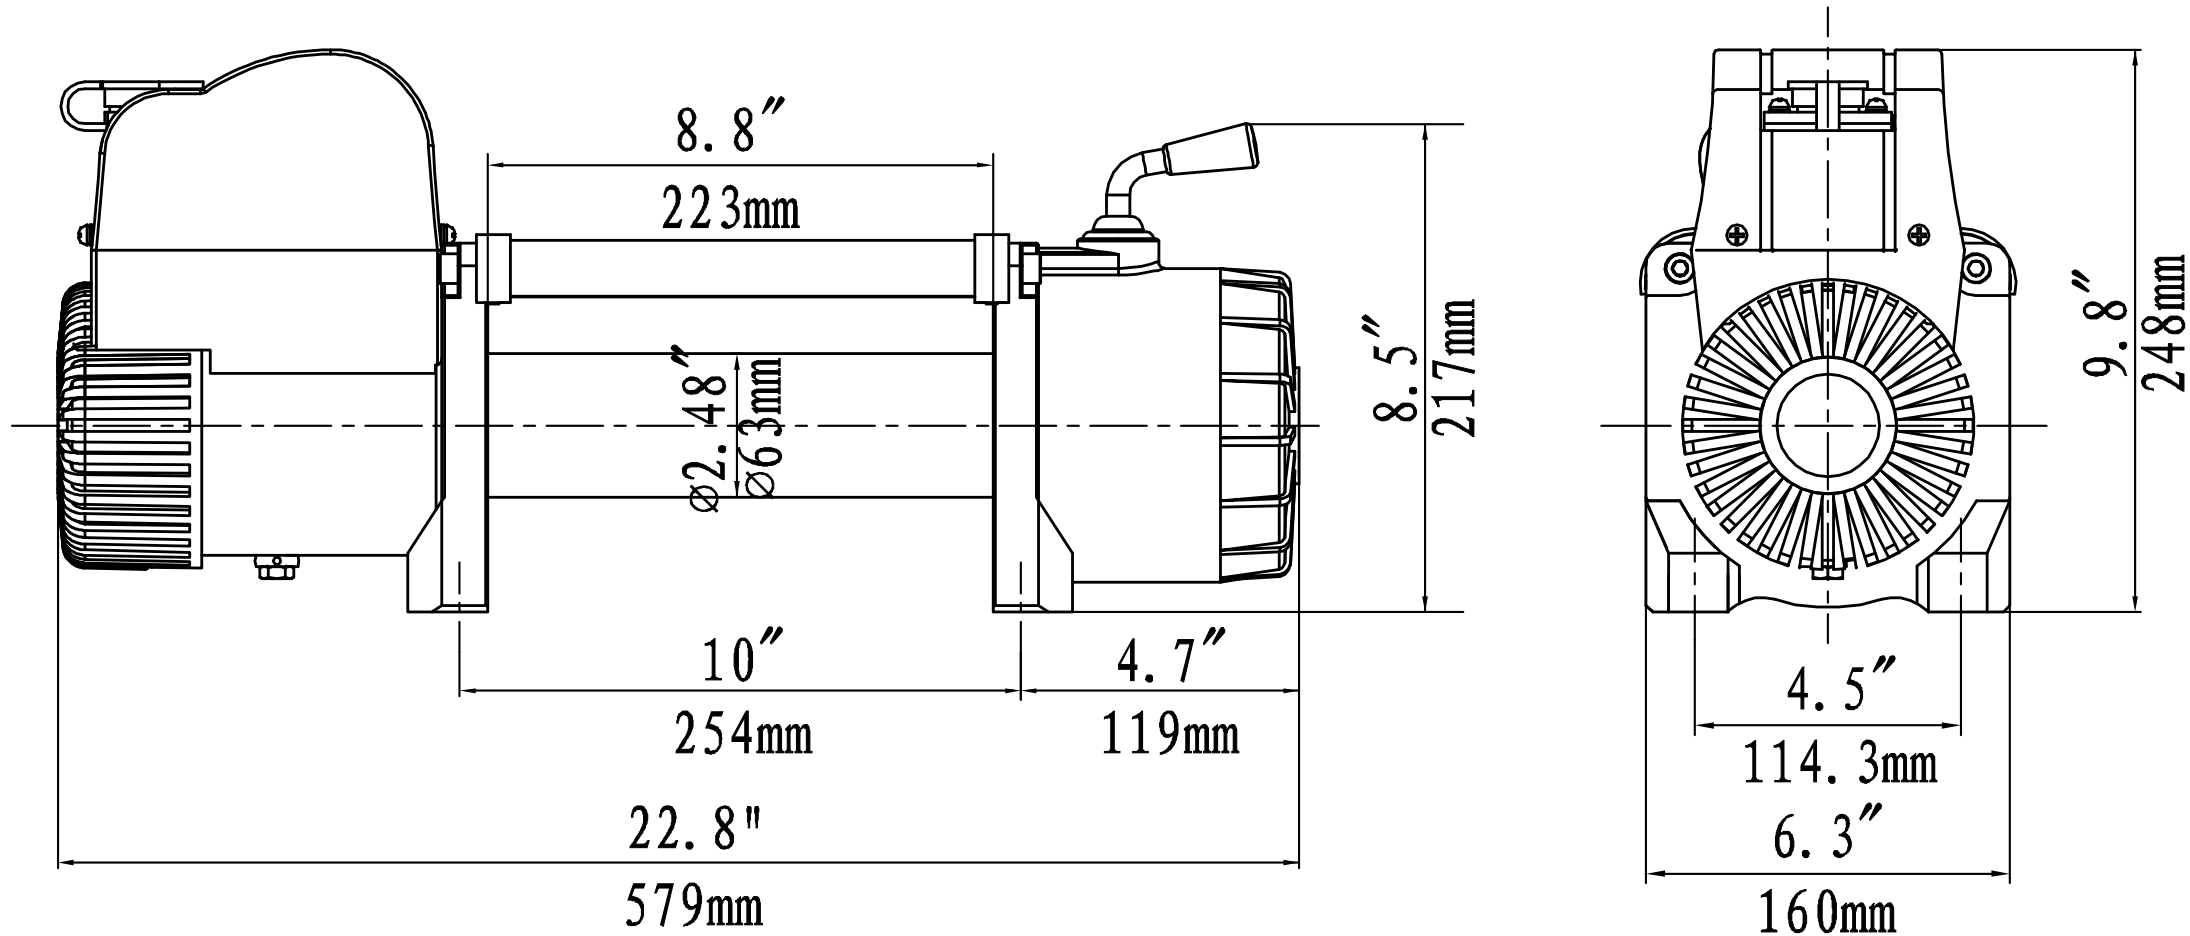

\$12000 SAMURAI TECHNICAL DIAGRAM

VALUE WITHOUT COMPROMISE